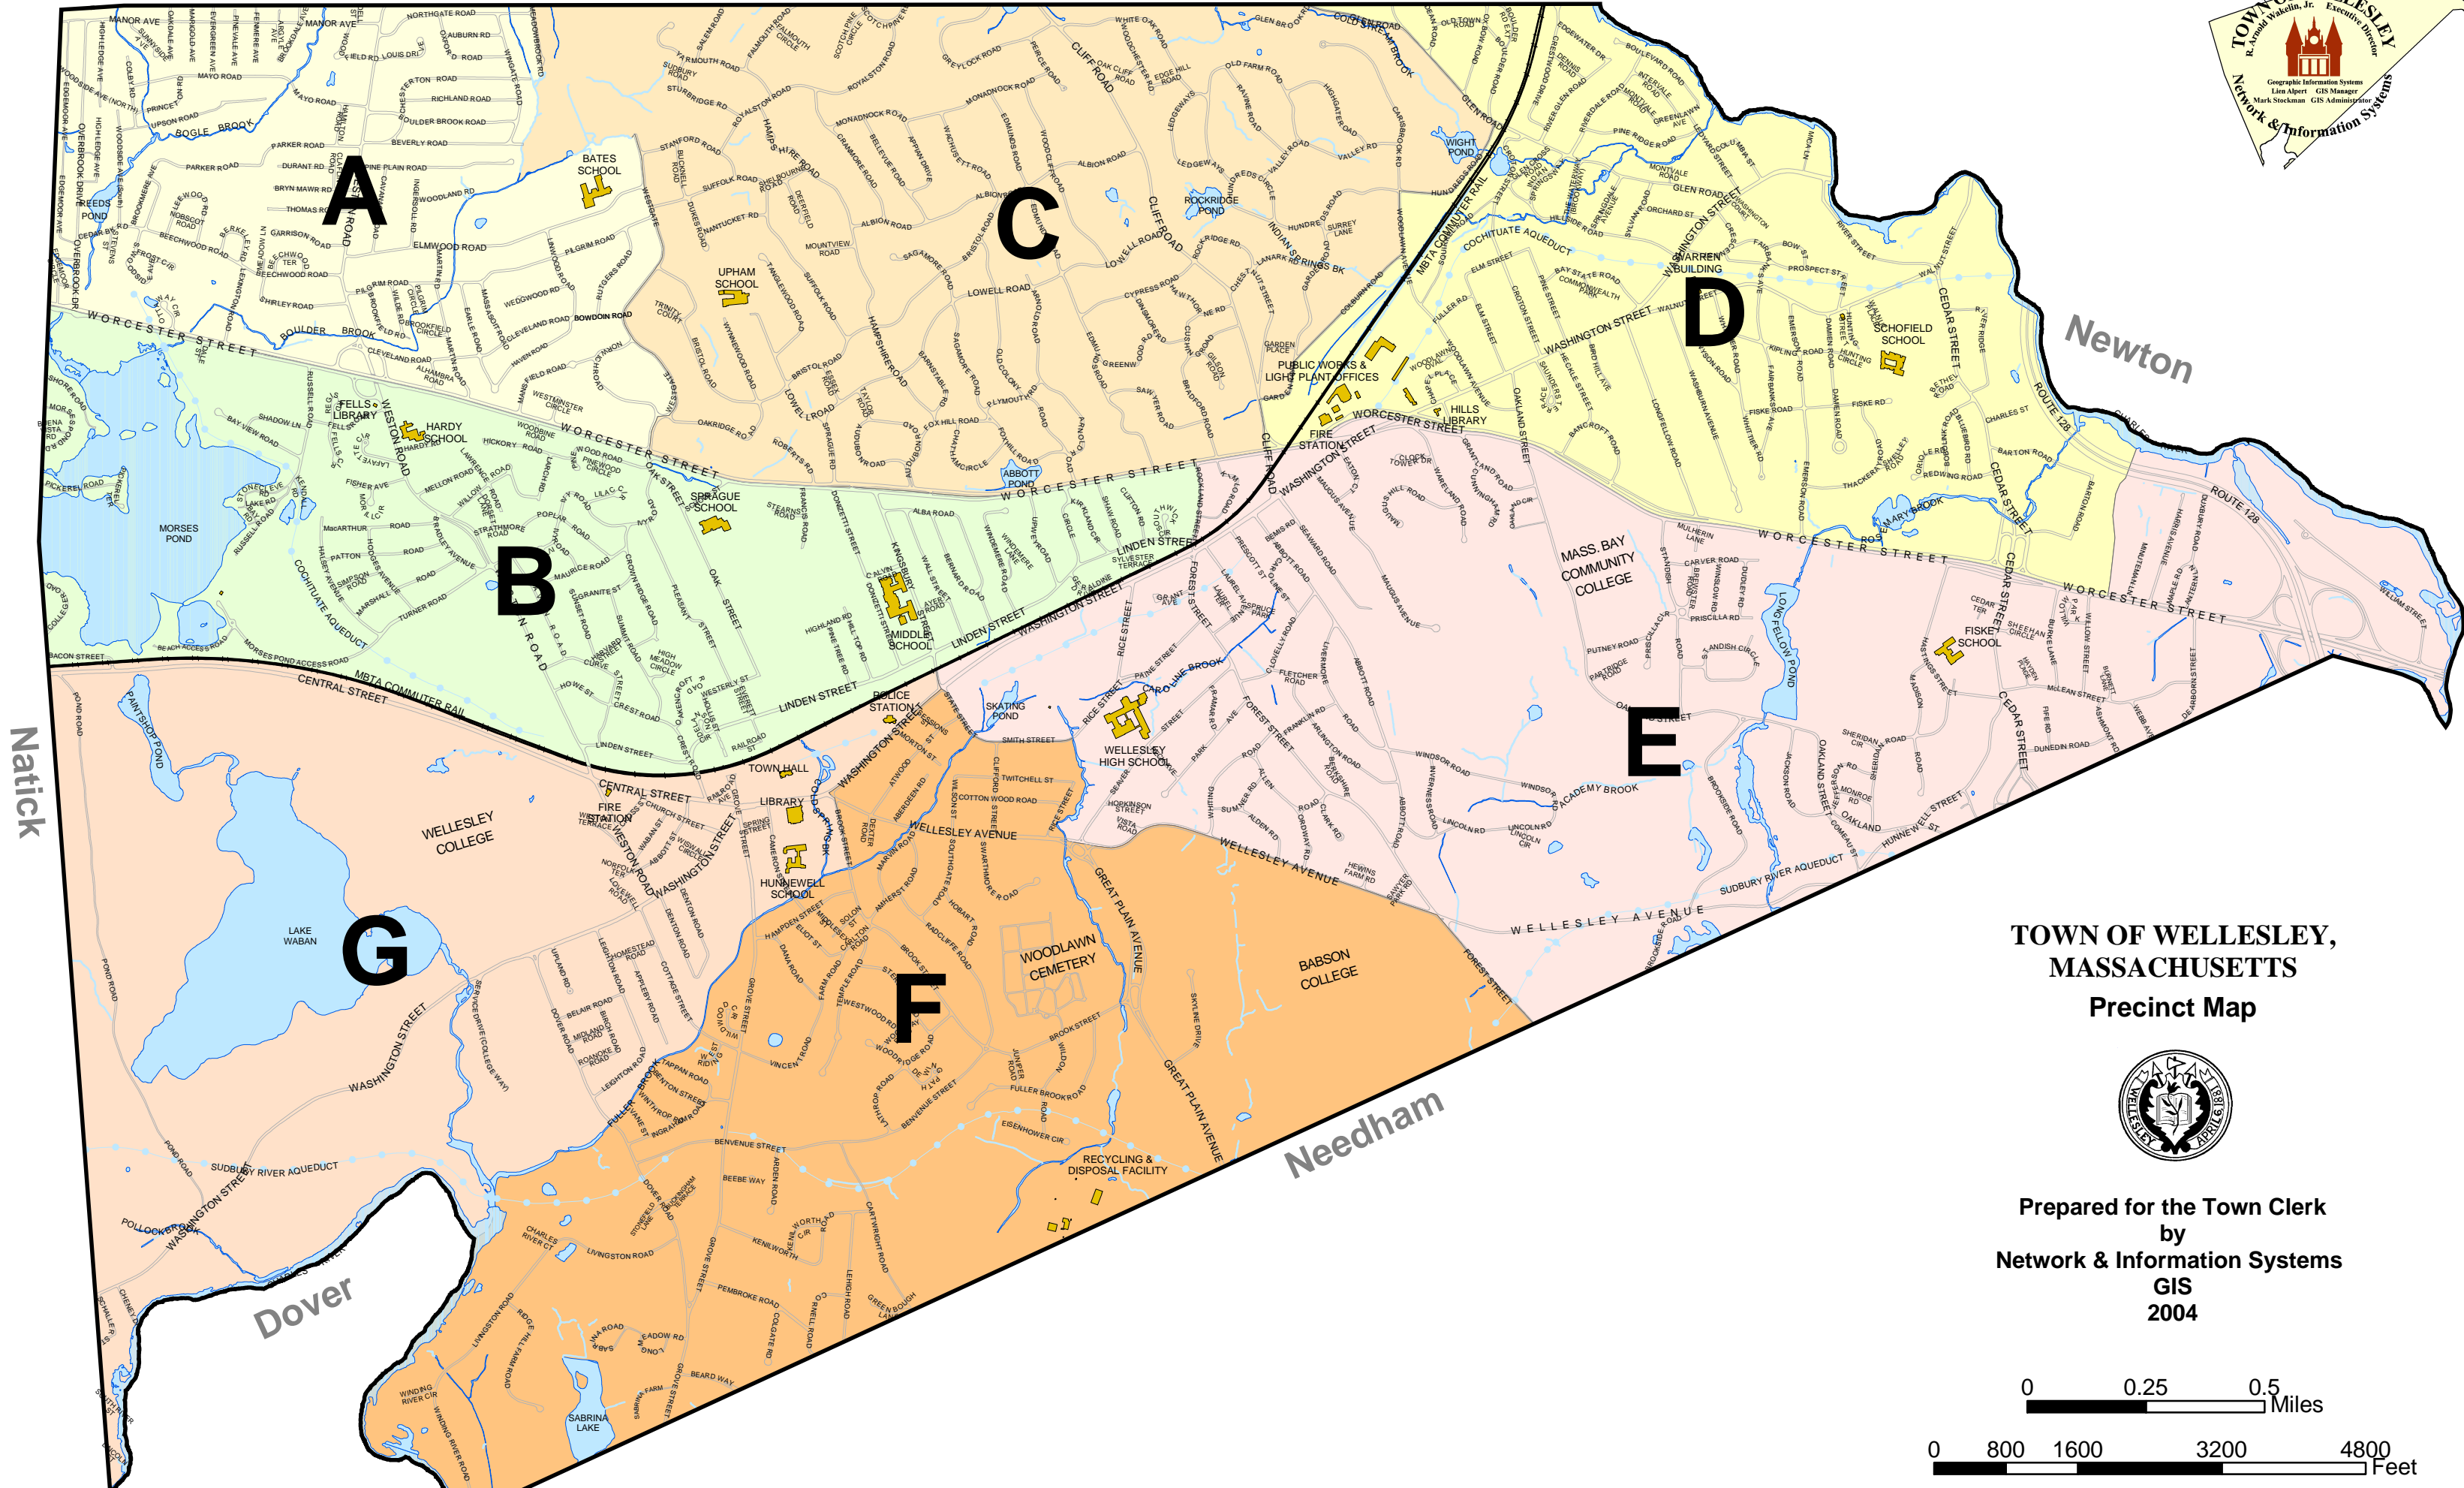

Weston

TOWN OF WELLESLEY, MASSACHUSETTS Precinct Map

Prepared for the Town Clerk
by
Network & Information Systems
GIS
2004

1 inch equals 1600 feet

1:19200

Disclaimer:
This map is for display purposes only. It is neither legally recorded nor is it a survey and it is not intended to be used as such. Consult appropriate boards or town departments for specific questions and accuracy requirements. The Town of Wellesley expressly disclaims responsibility for damages or liability that may arise from the use of this map.